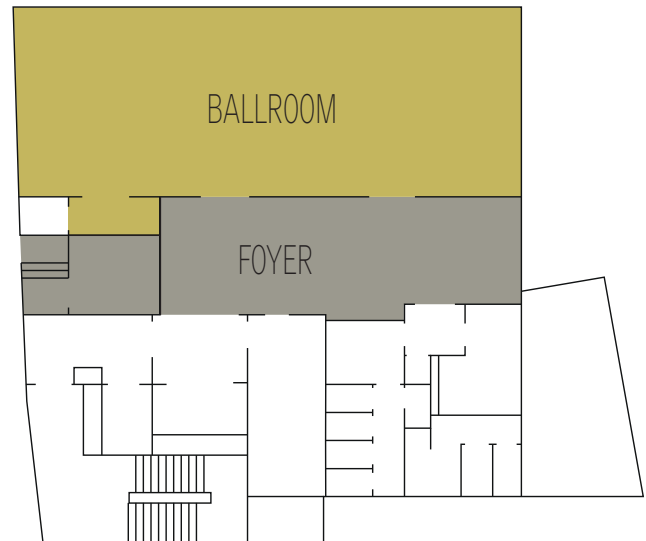

MEETING WITH A VIEW

Meetings + partys in twelve new rooms with alster lake view for up to 120 people. While the new conference centre is part of the hotel, it has separate entrances but stands alone as an exclusive location for conferences and events. The stage is yours: We are the right place for your car and product presentations and provide the right setting. Meet people and promote your business - Our renovated ballroom on the ground floor in the hotel offers 368 m² and accommodates up to 330 attendees and can be separated for smaller events.

N 53° 33' E 10° 0'

DESTINATION UNLOCKED

Le **MERIDIEN**

LEVEL 1
GROUND FLOOR

LEVEL 3+4

LEVEL 5

LEVEL 6

	Level 1 / ABC	Level 1 / A	Level 1 / B	Level 1 / C	Level 3 / A	Level 3 / B	Level 3 / C	Level 3 / D	Level 4 / ABC	Level 4 / AB or BC	Level 4 / A	Level 4 / B	Level 4 / C	Level 4 / D	Level 5 / ABC	Level 5 / AB or BC	Level 5 / A	Level 5 / B	Level 5 / C	BALLROOM
m ²	368	132	132	104	49	42	42	32	133	84	49	42	42	32	133	84	49	42	42	168
H	3	3	3	3	3	3	3	3	3	3	3	3	3	3	3	3	3	3	3	4
W	15,5	8	8	8,8	7	6	6	4	19	12	7	6	6	4	19	12	7	6	6	19
L	25,8	15,5	15,5	13	7	7	7	8	7	7	7	7	7	8	7	7	7	7	7	7
Parlament	200	63	63	24	n/a	n/a	n/a	n/a	80	48	24	24	16	n/a	80	48	24	24	16	80
Theatre	330	80	80	50	n/a	n/a	n/a	n/a	120	64	40	40	32	n/a	120	64	40	40	32	120
Board	n/a	30	30	20	8	8	8	6	42	28	18	18	12	5	42	28	18	18	12	42
U-Shape	n/a	30	30	24	n/a	n/a	n/a	n/a	48	30	18	18	18	n/a	48	30	18	18	18	48
Banquet	250	70	70	40	n/a	n/a	n/a	n/a	90	60	30	30	20	n/a	90	60	30	30	20	110
Connecting options	yes	yes	yes	yes	no	no	no	no	yes	yes	yes	yes	yes	no	yes	yes	yes	yes	yes	no